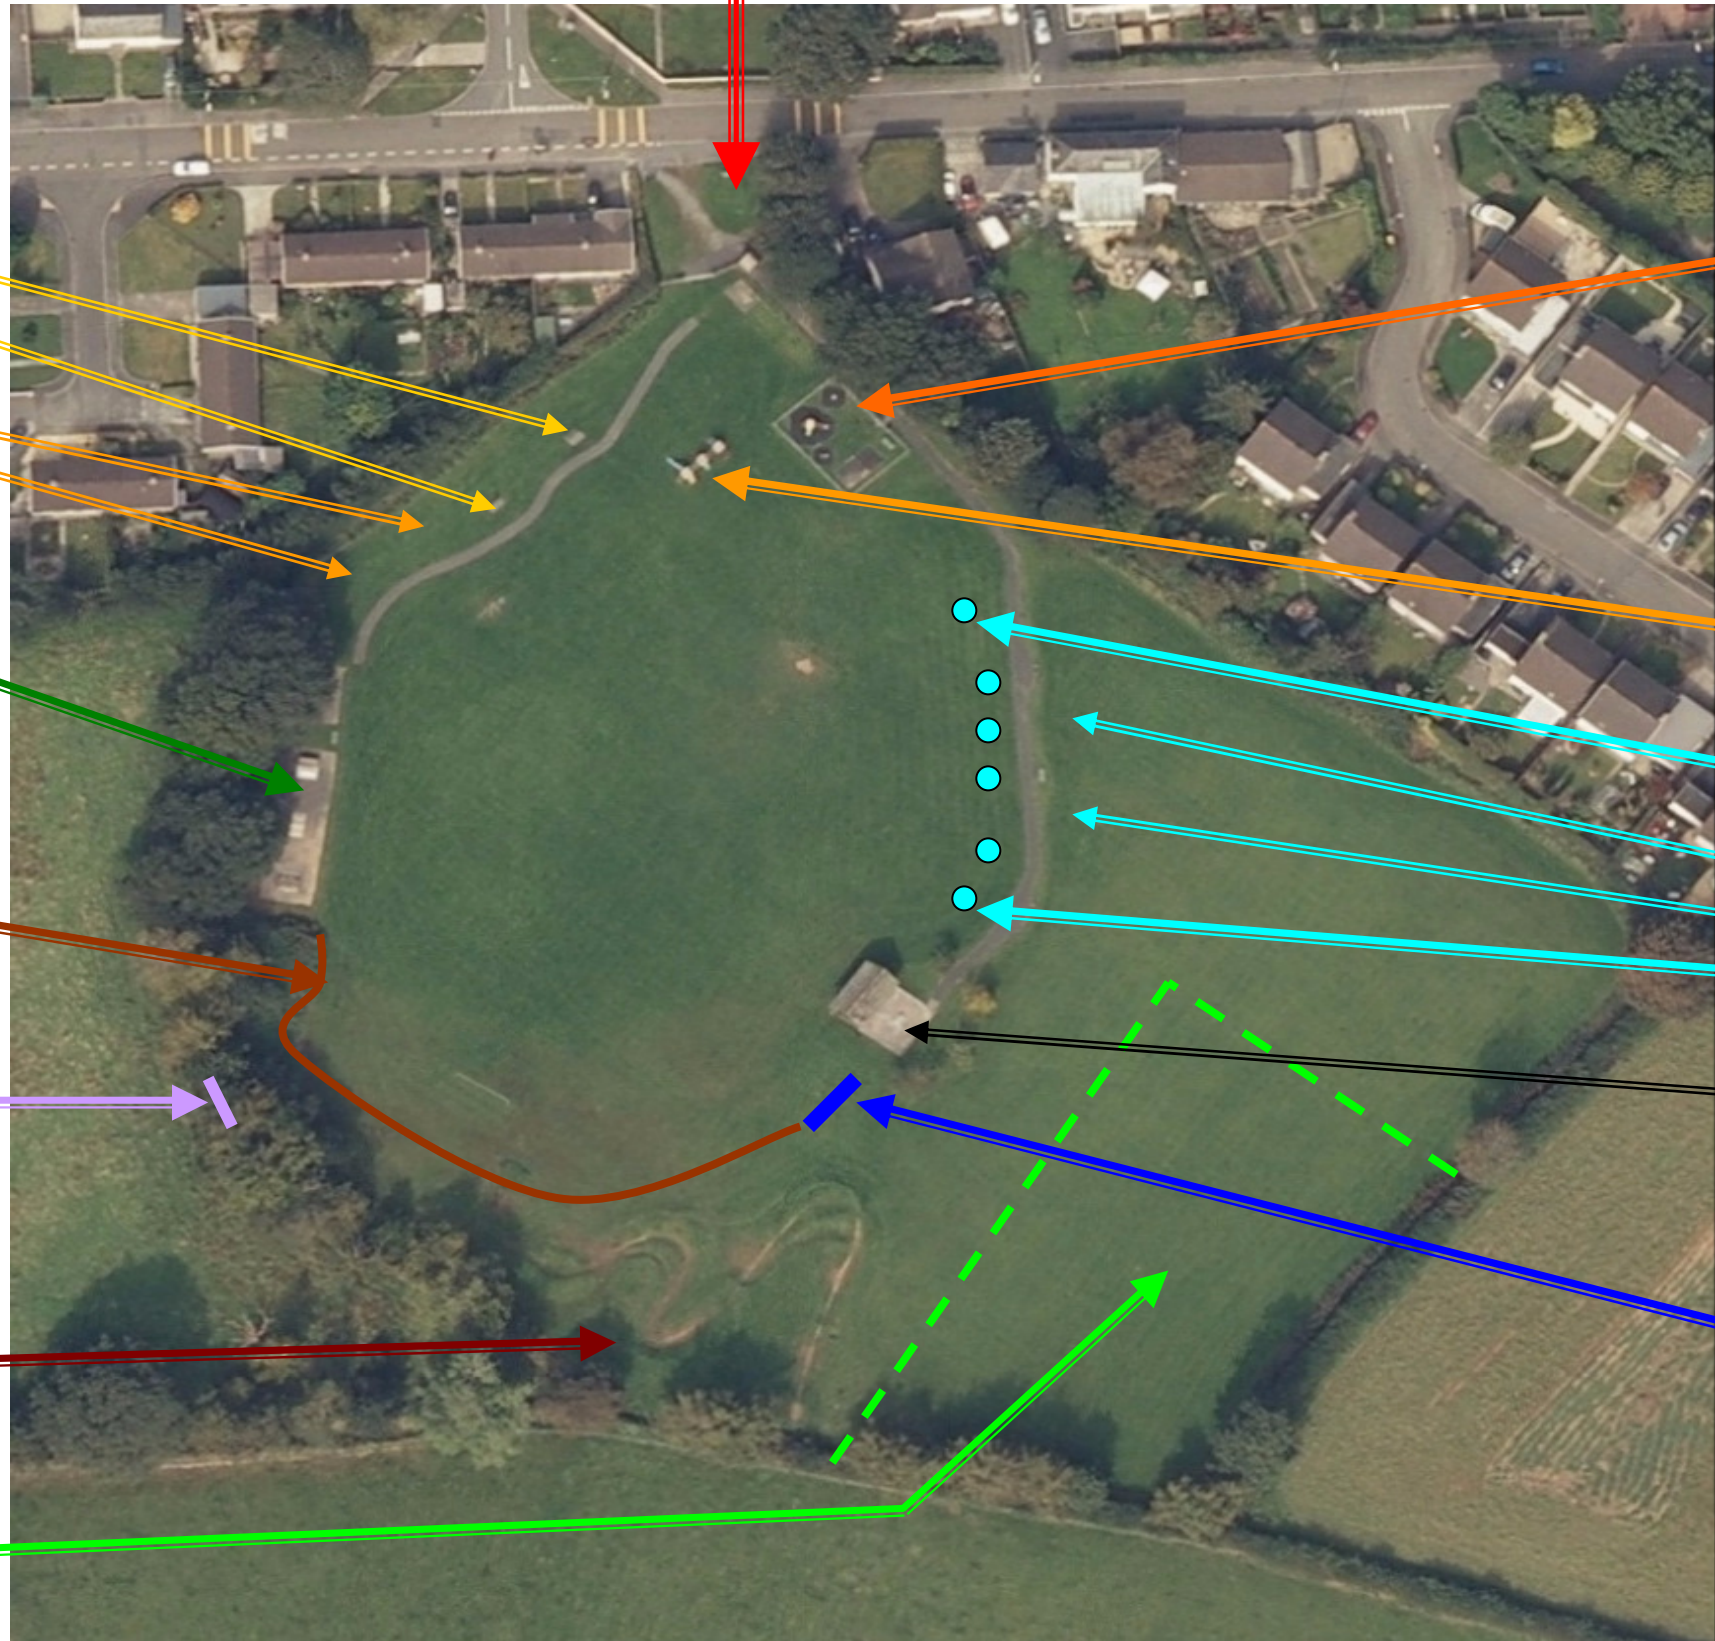

LLANGUNNOR COMMUNITY PARK IMPROVEMENTS

THE ENTRANCE

- Re-surface
- Signs
 - Info – new Notice Board
 - Funding – who contributed
 - Gym – Intro and quick
- Safety - New gates -

SEATING

Picnic tables

SKATE PARK

- Refurbish
- Extend ?

New pathway

Entrance from New Housing

OFFROAD CYCLE AREA

- Extend ?
- Re-configure ?

CO2 Tree Scheme Area

INFANTS AREA

- Clean
- Upgrade
- More equipment

SWINGS

- Clean
- Upgrade
- More

OUTDOOR GYM & SEATS

- Age inclusive
- Toning
- Fitness

CABIN

- Retain ?
- Upgrade ?

Sports Wall

- Mixed sports